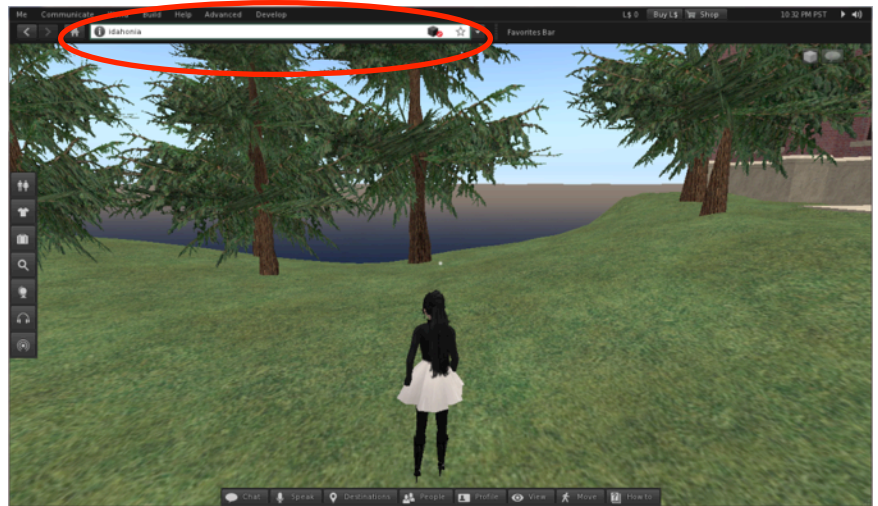

This is the fully loaded (rezzed) avatar. You will arrive on Help Island and will be able to learn some of the basic controls for moving your avatar and exploring Second Life.

Start by reading the signs on the wall and following the instructions.

After you complete the instructions follow the arrows on the ground to the next stations.

Idahonia

University of Idaho's Virtual Campus

You have completed the instructions in the starting area Congrats. Now you need to teleport to University of Idaho's Virtual campus called Idahonia.