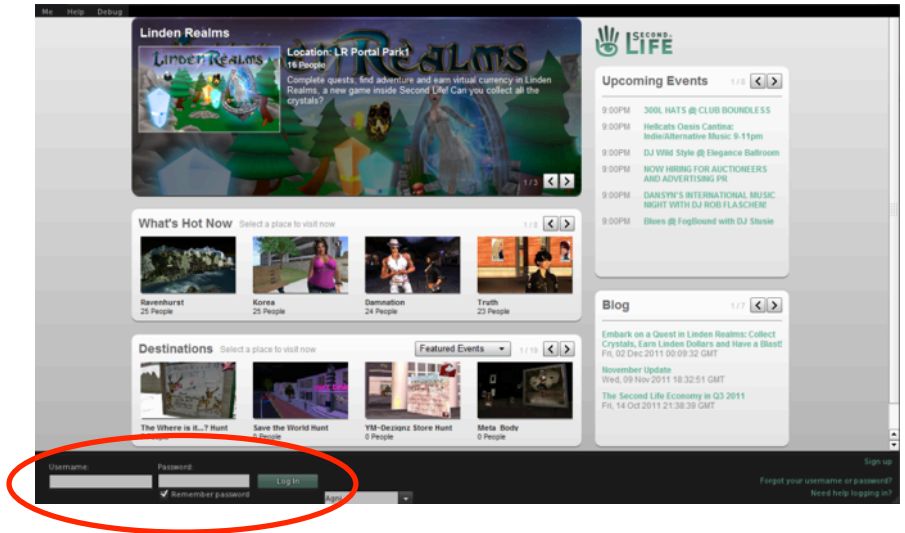

Getting Started with Second Life

Go to www.secondlife.com and click on the orange "Join Now" button.

Once you click on "Join" follow the on screen instructions for creating your second life account.

At the end of account creation it will download Second life onto your computer

Don't use false information

The Second Life Viewer will download to your desktop. Double click on the "Second Life Installer" icon and follow the instructions to install the Viewer in your applications/programs folder. Once the Viewer is in the appropriate place, double click to launch the second life Viewer.

When the Second Life viewer opens, you will see the log in screen. You will need to enter your Username and password then click Log In

Note for older accounts:
Older accounts have first and last names if you are using an old account you will need to use both names with a space between them for your Username.